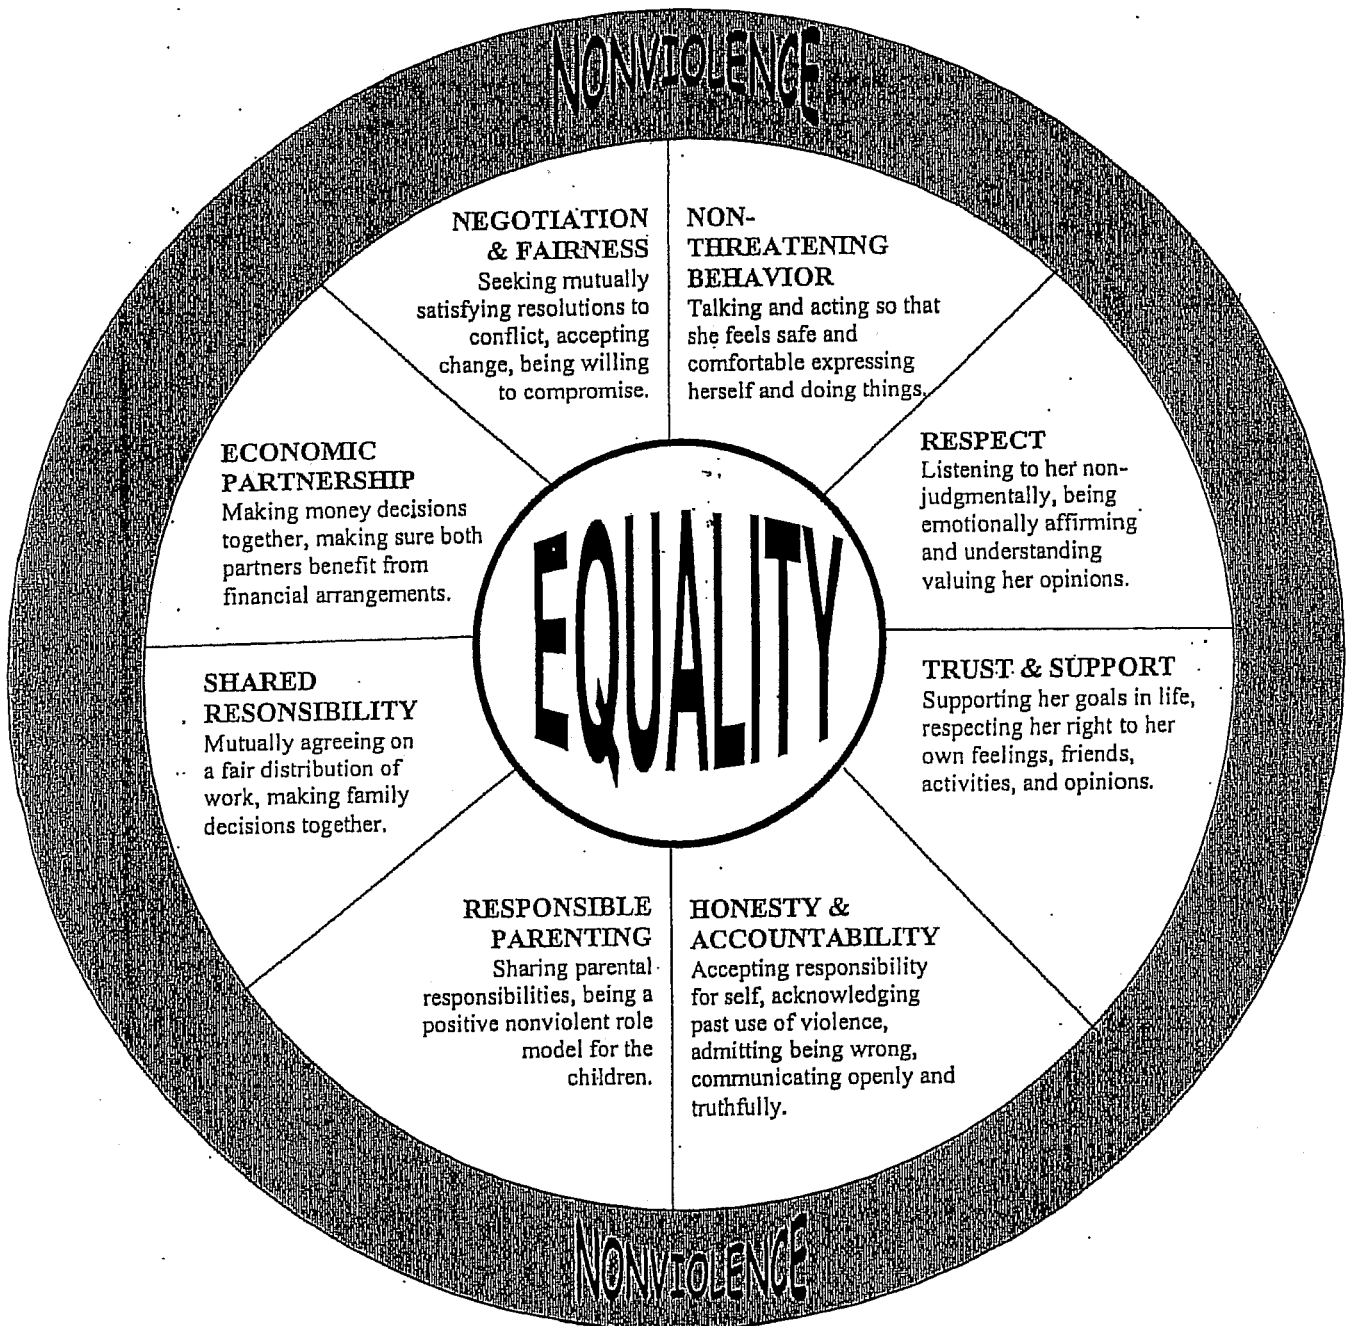

# Is Your Relationship Based on Equality?

Nebraska Domestic Violence Sexual Assault Coalition  
312 South 9<sup>th</sup> St., Suite 18 • Lincoln, NE 68508-2253 • 402-476-6256